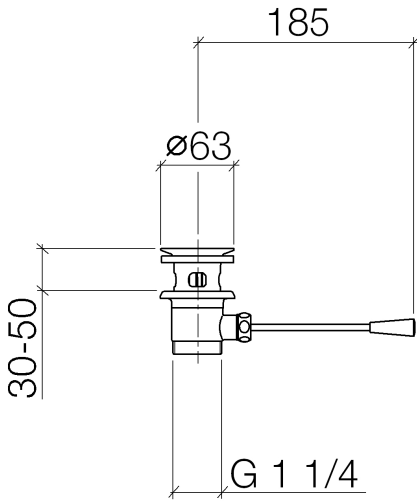

10 300 970

- length of knee lever 185 mm

Only suitable for basins with an overflow.

Fits: IMO, LULU, MADISON, MEM, TARA,
CL.1, LISSÉ, VAIA, META, CYO

	Platinum	10 300 970-08
	Chrome	10 300 970-00
	Brushed Platinum	10 300 970-06
	Durabross (23kt Gold)	10 300 970-09
	Dark Chrome	10 300 970-19
	Light Gold	10 300 970-26
	Brushed Light Gold	10 300 970-27
	Brushed Durabross (23kt Gold)	10 300 970-28
	Matte Black	10 300 970-33
	Brushed Bronze	10 300 970-42
	Brushed Champagne (22kt Gold)	10 300 970-46
	Champagne (22kt Gold)	10 300 970-47
	Brushed Chrome	10 300 970-93
	Brushed Dark Platinum	10 300 970-99

10 300 970

10 300 970

Parts for other finishes can be found here: [Chrome](#)

Spare parts list

No.	Item Number	Name	Quantity used	Delivery time
1	90 11 01 026 00-08	cup	1	40
2	04 31 20 016 00-08	plug	1	40
3	04 28 10 026 00 90	accessories	1	2
4	09 14 03 025 90	seal	1	2
5	09 11 01 023-08	cup	1	40
6	09 14 05 040 90	seal	1	2
7	09 31 09 055-08	pull-rod	1	60
8	09 30 11 049 90	disc	1	2
9	09 23 30 003-08	nut	1	60
10	09 20 01 040-08	handle	1	60